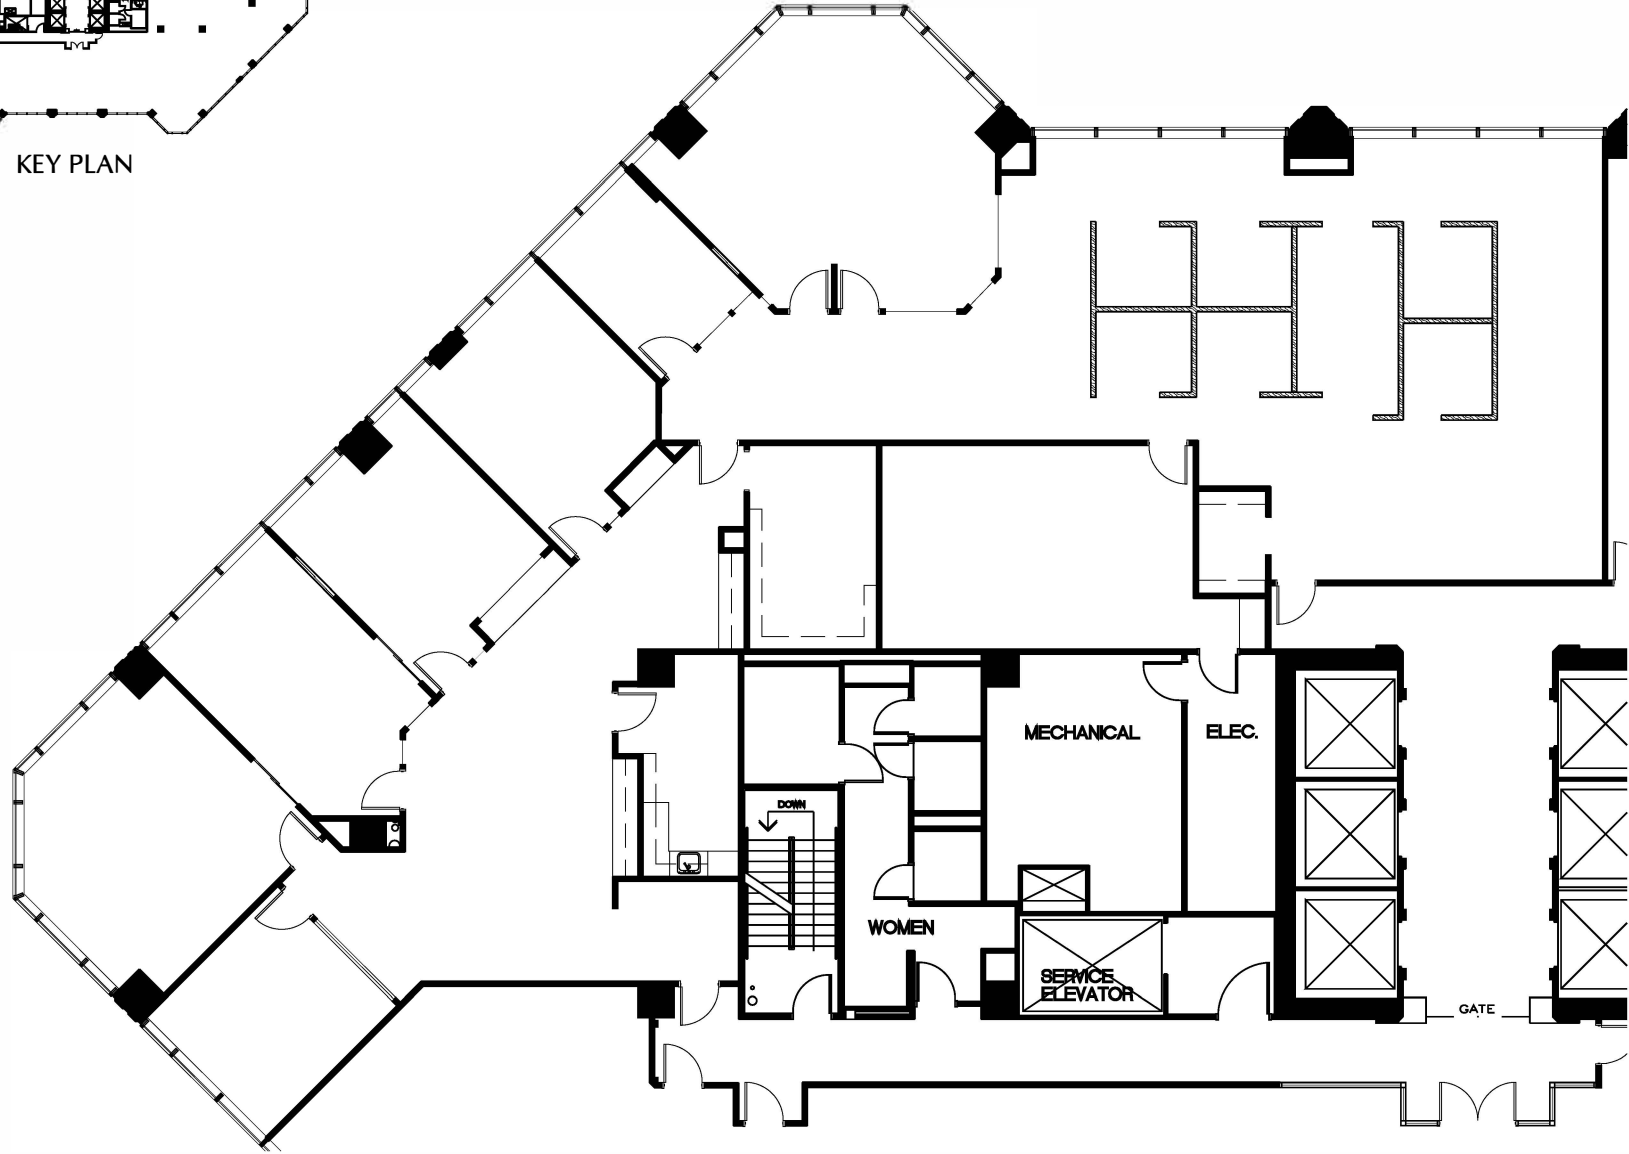

# Piedmont Fourteen

3535 Piedmont Road Atlanta, GA 30305

*Suite 350 - 6,415 RSF*

KEY PLAN

Jeff Taylor 404.995.2239

David Home 404.995.6321

**LBA** ARCHITECTURE + INTERIOR DESIGN  
5076 WINTERS CHAPEL RD, SUITE 100  
ATLANTA, GA 30360  
(404) 770.396.3207