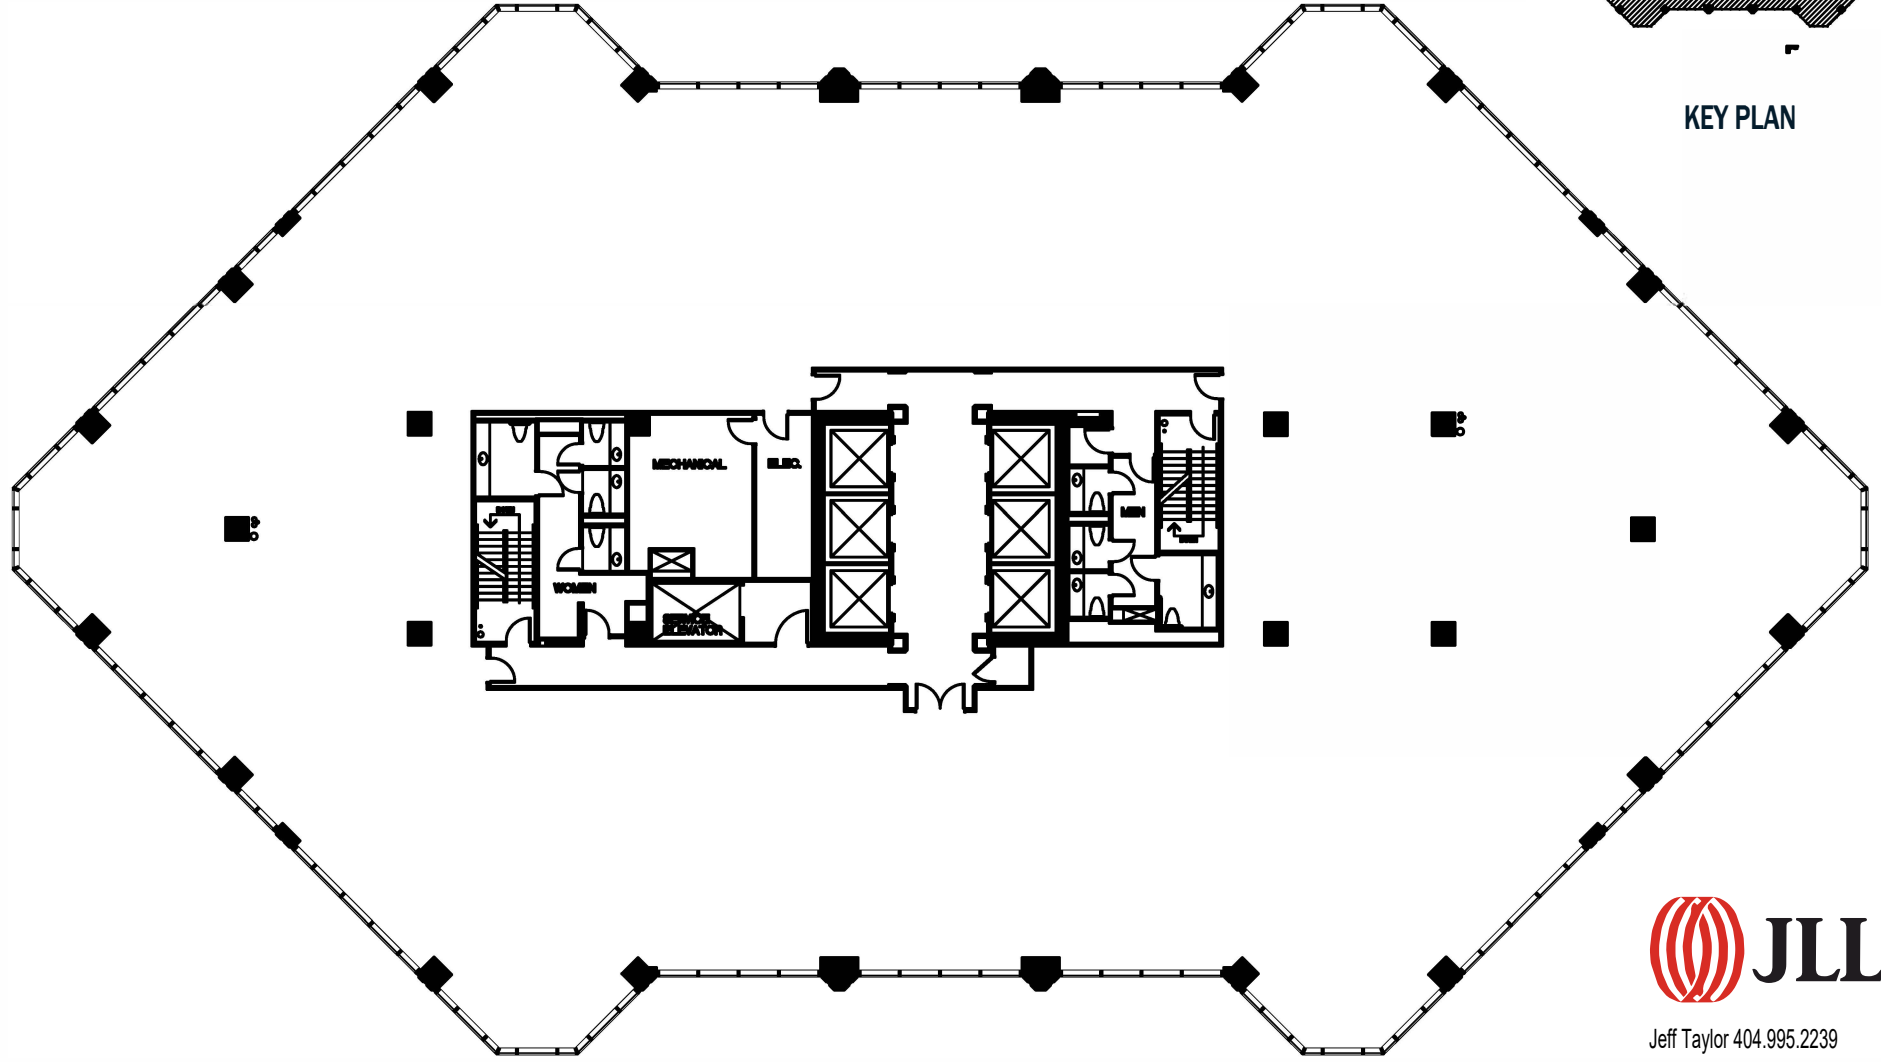

KEY PLAN

Jeff Taylor 404.995.2239
David Home 404.995.6321

The Towers

at Piedmont Center

- 3535 PIEDMONT RD NE - BLDG 14 - SUITE 800 - 20,391 RSF